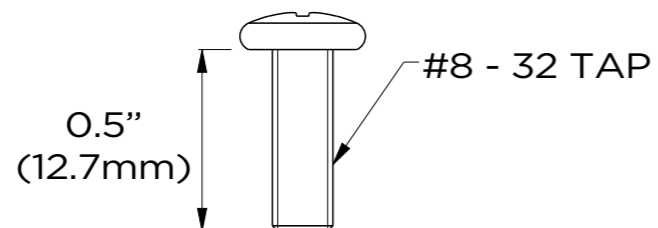

SCREW 4EA

DATE	SCALE	MATERIAL	TYPE
06/2022		Aluminum	Fixed
		DESCRIPTION DWC-V4WM, DWC-V4WMB, DWC-V4WMW Wall mount bracket for Snapit™ vandal dome cameras	