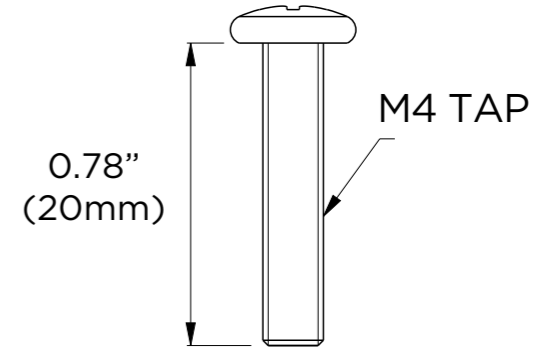

Mounting screws (4 each)

|   |       |  |       |
|---|-------|--|-------|
| DATE  | SCALE | MATERIAL   | TYPE  |
| 02/2025   |       | Aluminum   | Fixed |
|  |       | DESCRIPTION DWC-BLJUNC-W<br>JUNCTION BOX FOR BULLET CAMER-<br>AS |       |