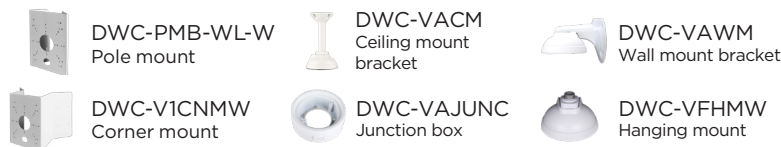

Accessories (Optional)

Specifications

IMAGE	
Image sensor	5MP 1/2.8" CMOS
Total pixels	2592 (H) X 1944 (V)
Minimum scene illumination	0.08 lux (color) 0.0 lux (B/W)
LENS	
Focal length	2.7-13.5mm, F1.4
Lens type	Vari-focal p-iris lens with motorized zoom and auto-focus
HFOV / VFOV	31° - 85° / 24°-62°
IR distance	100ft range
Optical zoom / digital zoom	x5 optical zoom
OPERATIONAL	
Intelligent Video Analytics	IVA: intrusion, line crossing, counting line, loitering, enter, exit, tamper (DWC-MVA5WiAT) IVA+: object removed, tailgating, direction, stopped, appear, disappear, object left, logical rules (DWC-MPVA5WiAT)
Shutter mode	Auto, manual, anti-flicker, slow shutter
Shutter speed	1/15 - 1/32000
Slow shutter	1/2, 1/3, 1/5, 1/6, 1/7.5, 1/10
Auto gain control	Auto
Day and night	Auto, day (color), night (B/W)
3D Digital noise reduction	Smart DNR™ 3D-DNR
Wide Dynamic Range (WDR)	True WDR, 120dB
Privacy zone	16 programmable privacy masks
Backlight compensation (BLC)	Yes
Mirror and flip	Yes
Alarm notifications	Notifications via e-mail and FTP server recording
NETWORK	
LAN	RJ45 (10/100Base-T)
Video Compression type	H.265, H.264, MJPEG
Resolution	H.265: 2592x1944, 2304x1296, 2.1MP/1080p, 720p, VGA, D1, CIF H.264: 2592x1944, 2304x1296, 2.1MP/1080p, 720p, VGA, D1, CIF MJPEG: 2.1MP/1080p, 720p, 800x600, VGA, 768x432, D1, CIF
Frame rate	Up to 30fps at all resolutions
Video bitrate	H.265 / H.264: 32Kbps - 14Mbps MJPEG: 1Mbps - 40Mbps
Bitrate control	H.265 dual-stream or simultaneous H.265 / H.264 / MJPEG
Streaming capability	Dual-stream at different rates and resolutions
IP	IPv4, IPv6
Protocol	TCP/IP, UDP, AutoIP, RTP (UDP/TCP), RTSP, NTP, HTTP, HTTPS, SSL, DNS, DDNS, DHCP, FTP, SMTP, ICMP, SNMPv1/v2/v3 (MIB-2), ONVIF
Security	HTTPS (TLS), IP filtering, 802.1x, digest authentication (ID/PW)
ONVIF conformance	Yes
Web viewer	OS: Windows®, Mac® OS, Linux® Browser: IE®, Google Chrome®, Mozilla Firefox®, Safari® NOTE: Chrome browser is recommended for IVA configuration
Video management software	DW Spectrum® IPVMS
ENVIRONMENTAL	
Operating temperature	-4°F - 122°F (-20°C - 50°C)
Operating humidity	10-90% (non-condensing)
IP rating	IP67-rated
IK rating	IK10 impact-resistant
Other certifications	UL listed, CE, FCC, RoHS
ELECTRICAL	
Power requirement	DC 12V, PoE IEEE 802.3af Class3. (Adapter not included)
Power consumption	DC12V: max 7.1W PoE: max 8.5W
MECHANICAL	
Material	Aluminum vandal ball turret housing
Dimensions	4.92" x 4.8" (125 x 122 mm)
Weight	1.87lbs (0.85kg)
Warranty	5 year warranty