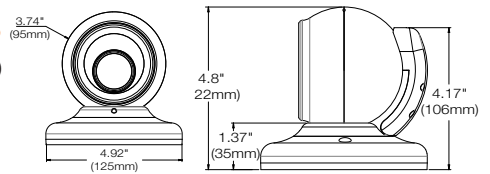

Dimensions

Unit: Inch (mm)