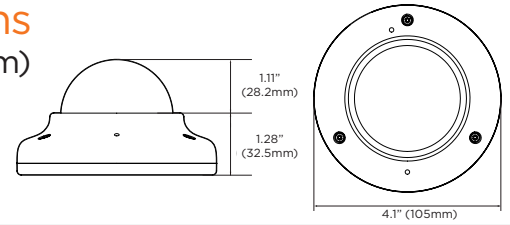

## Dimensions

Unit: Inch (mm)

## Summary

This NDA-compliant MEGApix® IP camera provides 5MP resolution at real-time 30fps and includes 2.8, 4.0 and 6.0mm fixed lens options and The camera is powered by Star-Light Plus™ color in near-total darkness technology for quality video in any lighting conditions, all in an IP67-rated, IK-10 impact resistant ultra low-profile vandal dome housing.