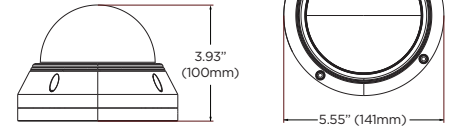

Dimensions

Unit: Inch (mm)

Summary

These MEGApix® IP cameras are NDA compliant and deliver crystal-clear images at 4MP resolution and real-time 30fps. The vandal dome camera features a 2.8-12mm vari-focal lens with motorized zoom in an IP67-rated, IK10 impact-resistant housing. Added intelligence includes line crossing, perimeter intrusion and video tampering detection. All MEGApix cameras are ONVIF conformant, assuring their successful integration with any open platform solution on the market.